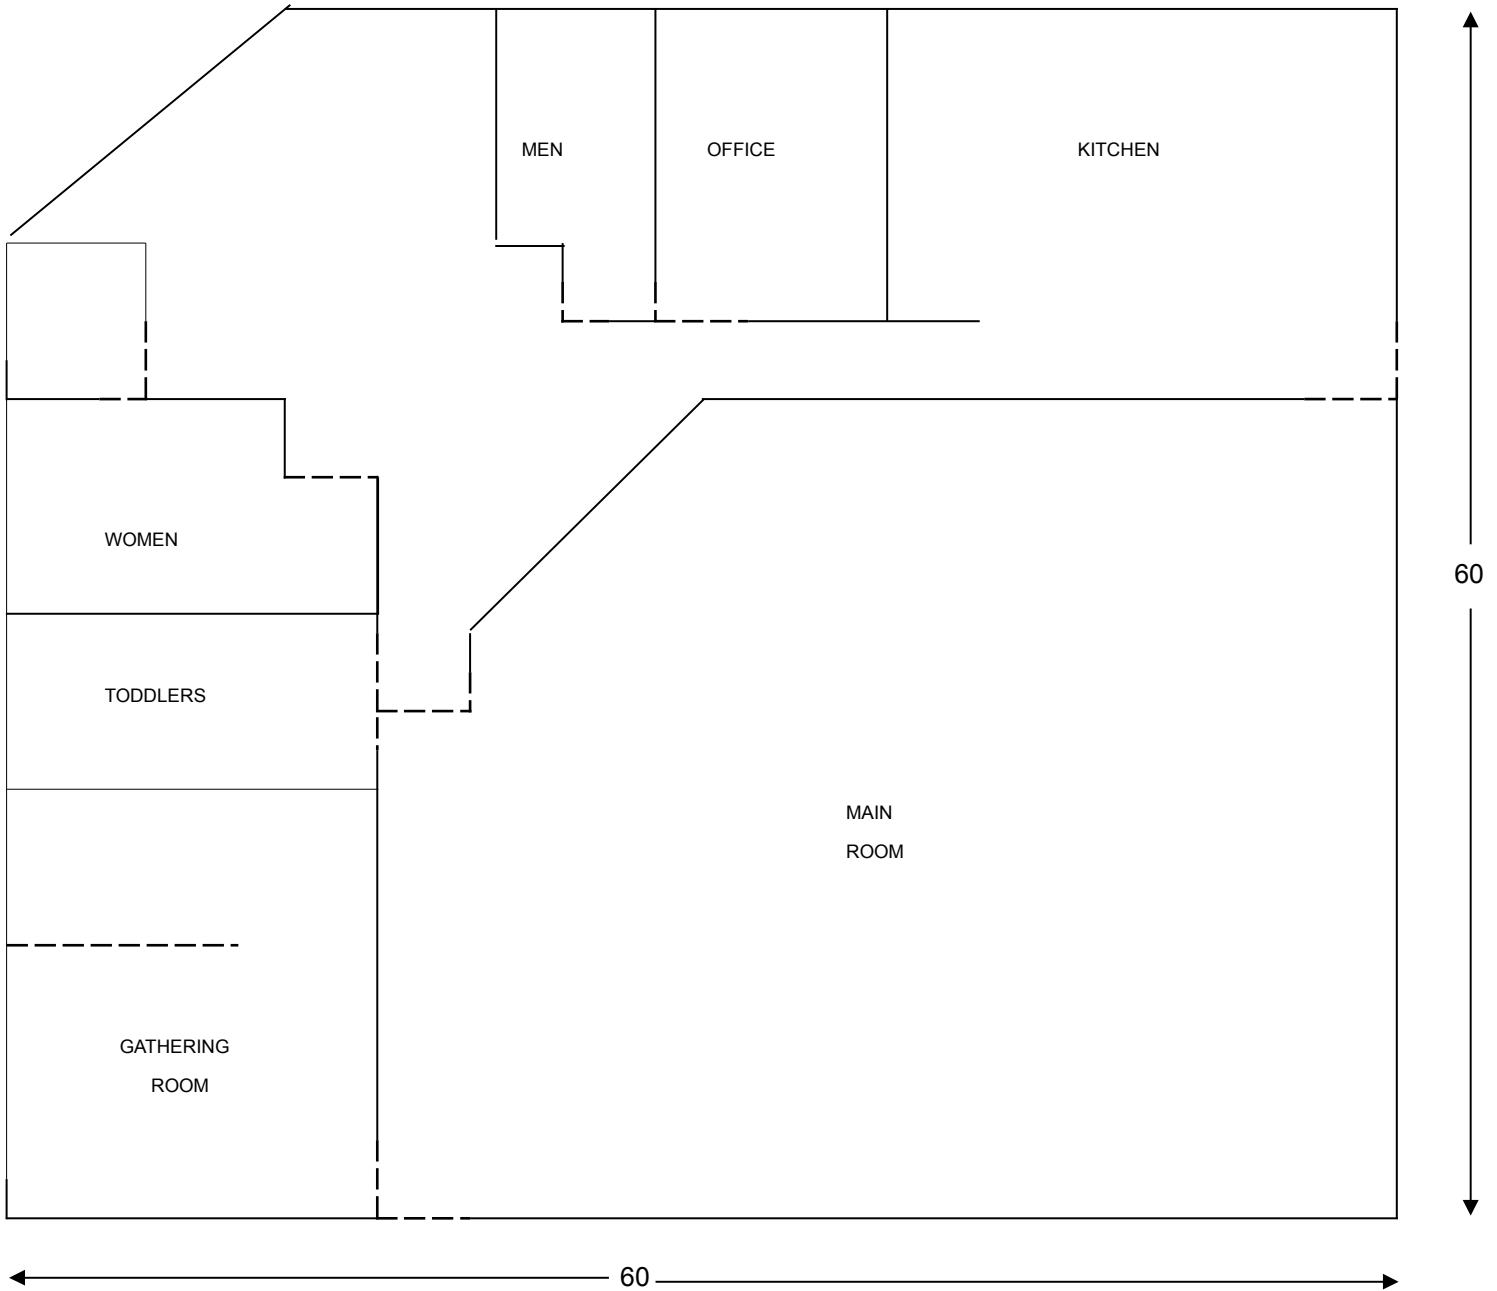

UNITARIAN UNIVERSALIST SOCIETY OF RIVER FALLS

MAIN BUILDING

Rough Bldg Plans,

SE BUILDING

Rough Bldg Plans,